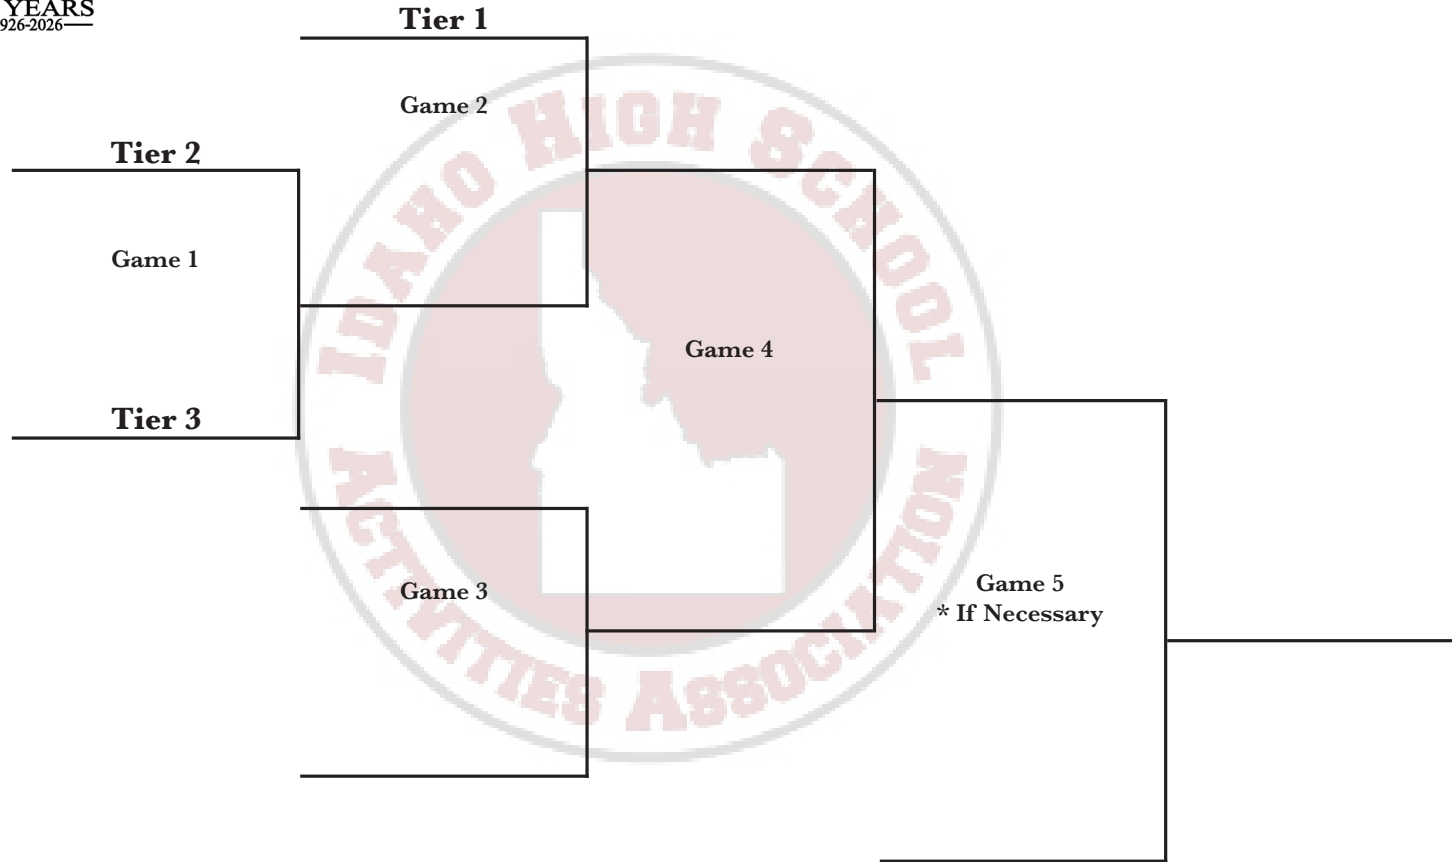

unbottled.

5A State Regional
West Qualifier
Skyview High School
Dates: TBD

GAME SCHEDULE
TBD
ALL TIMES MOUNTAIN

3 Team Play-In Format

Double Elimination Qualifier - Winner of Play-In Advances to State Championships

8 teams based on representation (Rule 2) - 4 At-Large teams (highest ranked non-qualifiers)

District Champions Host State Regional

North = District 1/2 West = District 3 South = District 4 *East = District 5/6 *Highest ranked district champion between 5/6

3 Tier System (MaxPreps) for Play-In Seeding - Tier 1 (1-4 seeds) Tier 2 (5-8 seeds) Tier 3 (9-12 seeds)